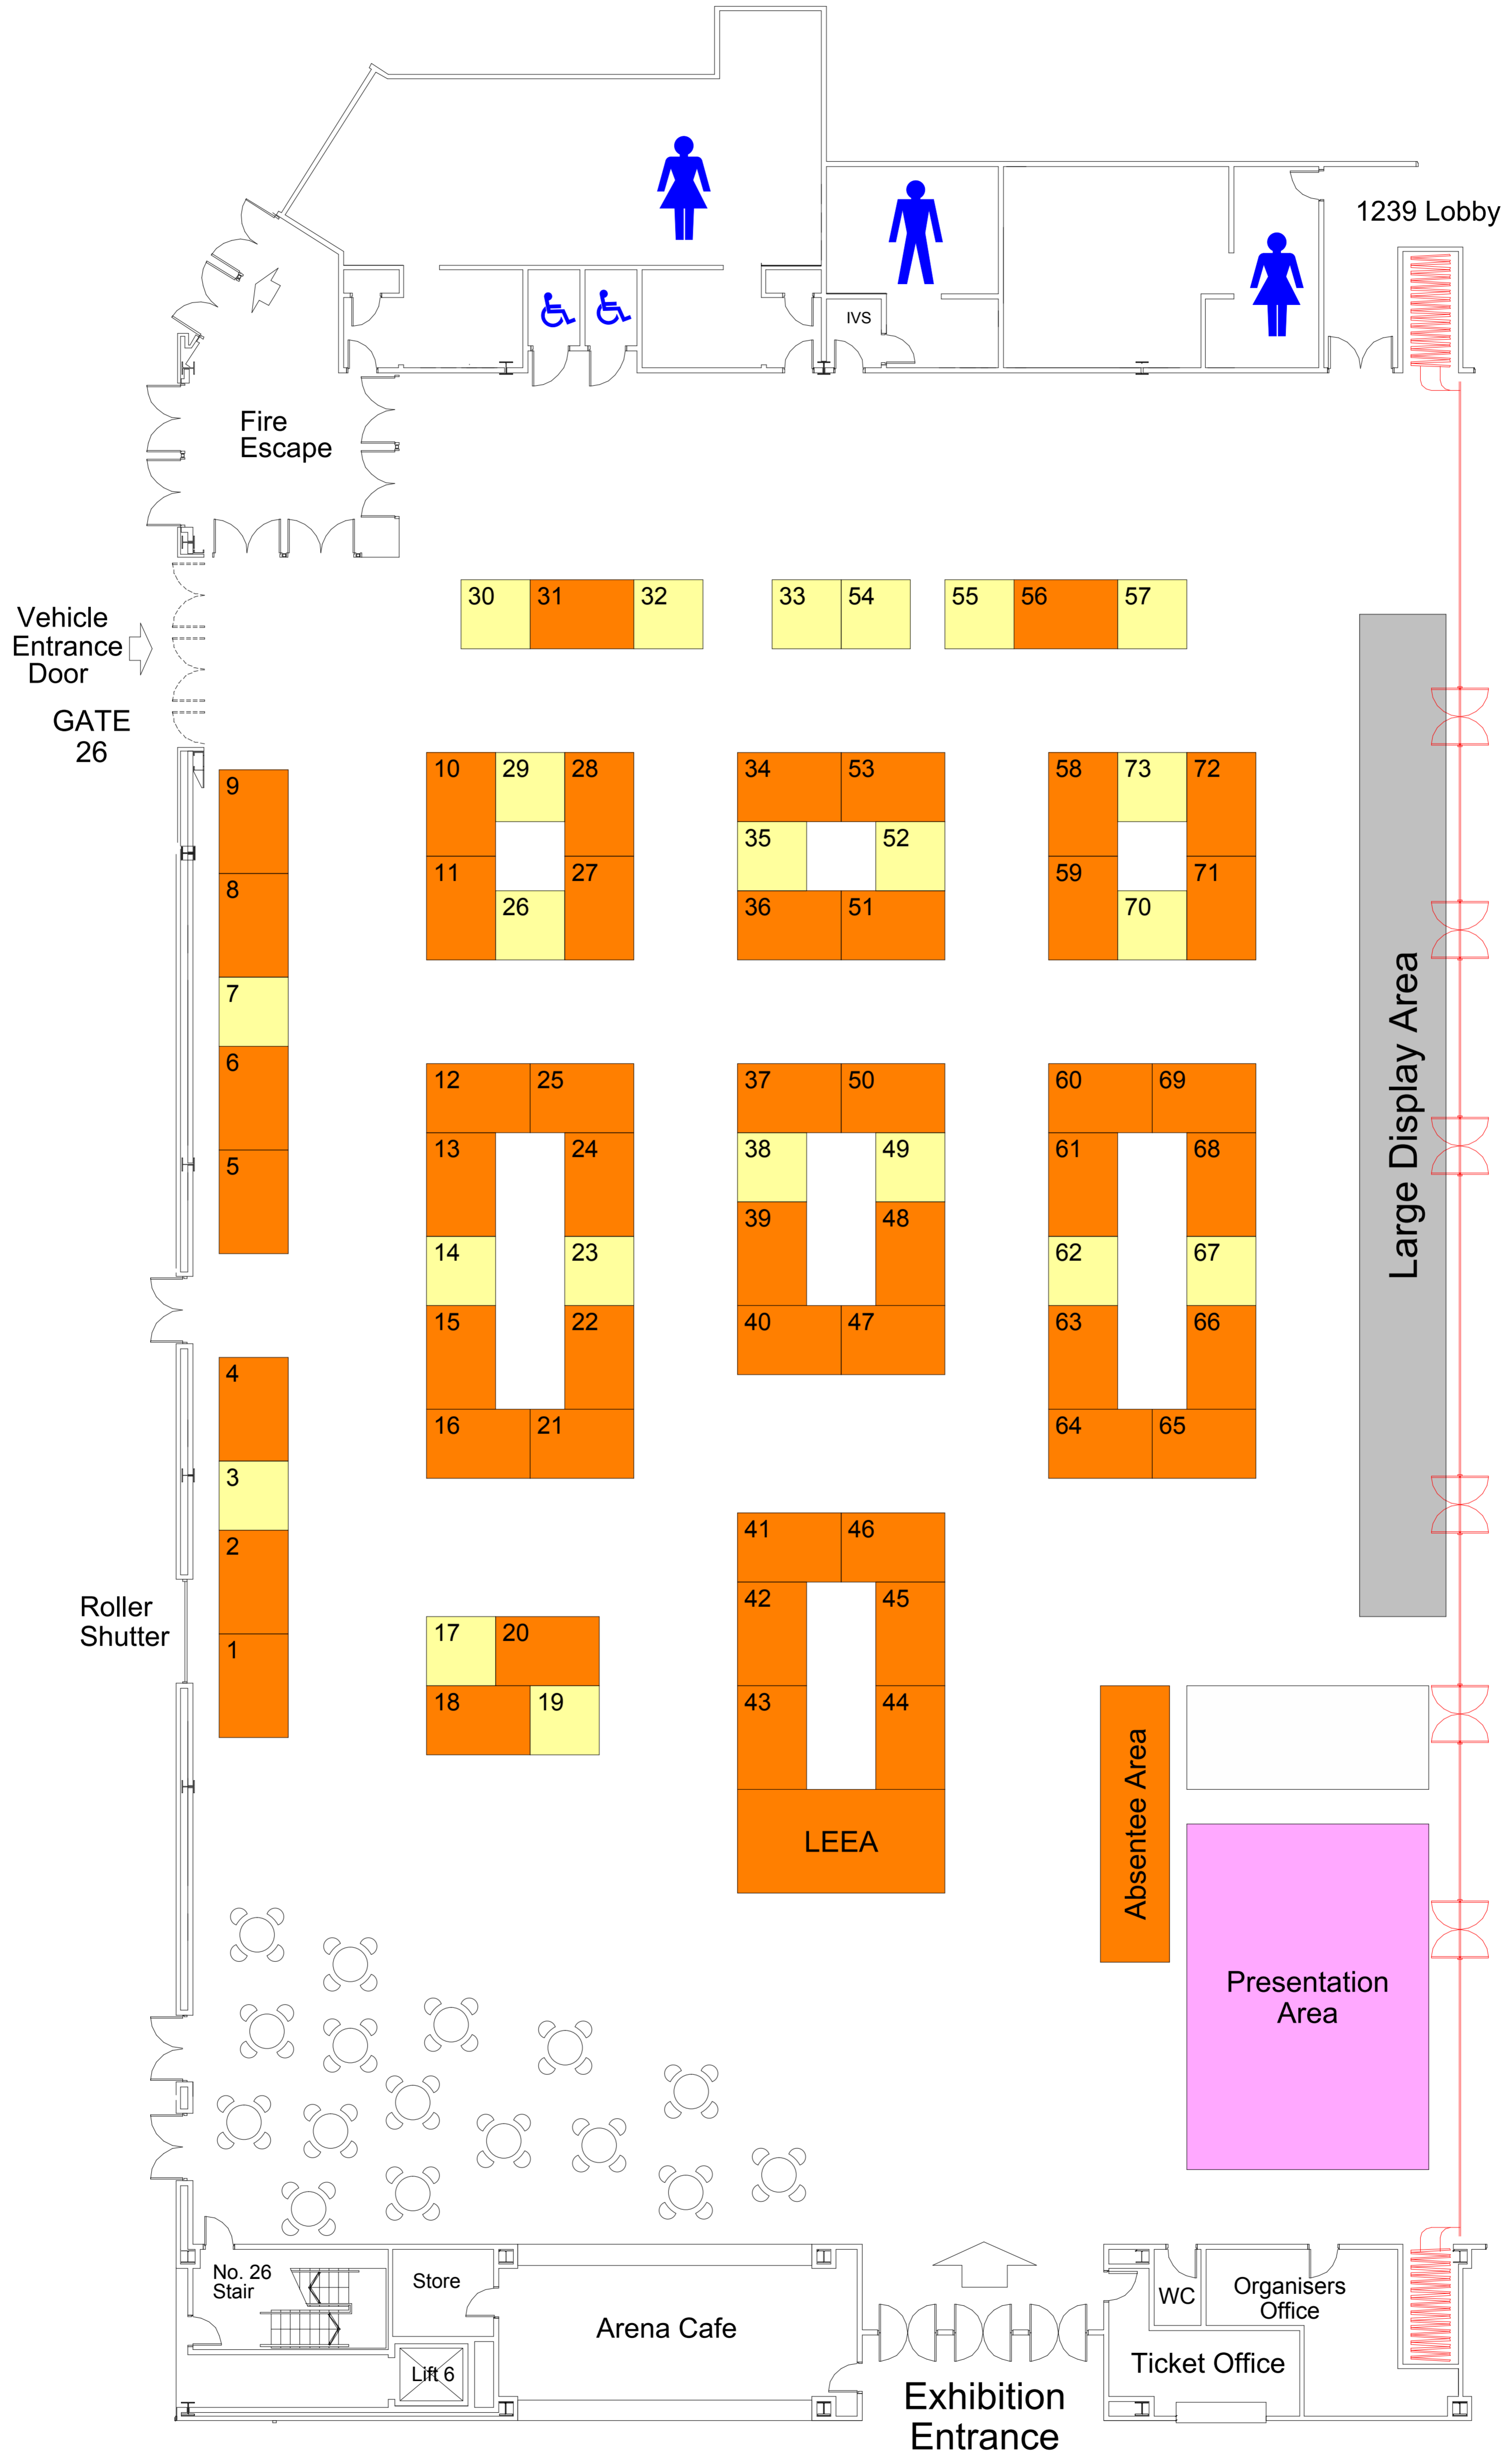

# LEEA Exhibition

17th -19th November 2010  
 Jaguar Hall 2  
 Ricoh Arena, Coventry

Denotes 4m<sup>2</sup> stand  
 Denotes 6m<sup>2</sup> stand